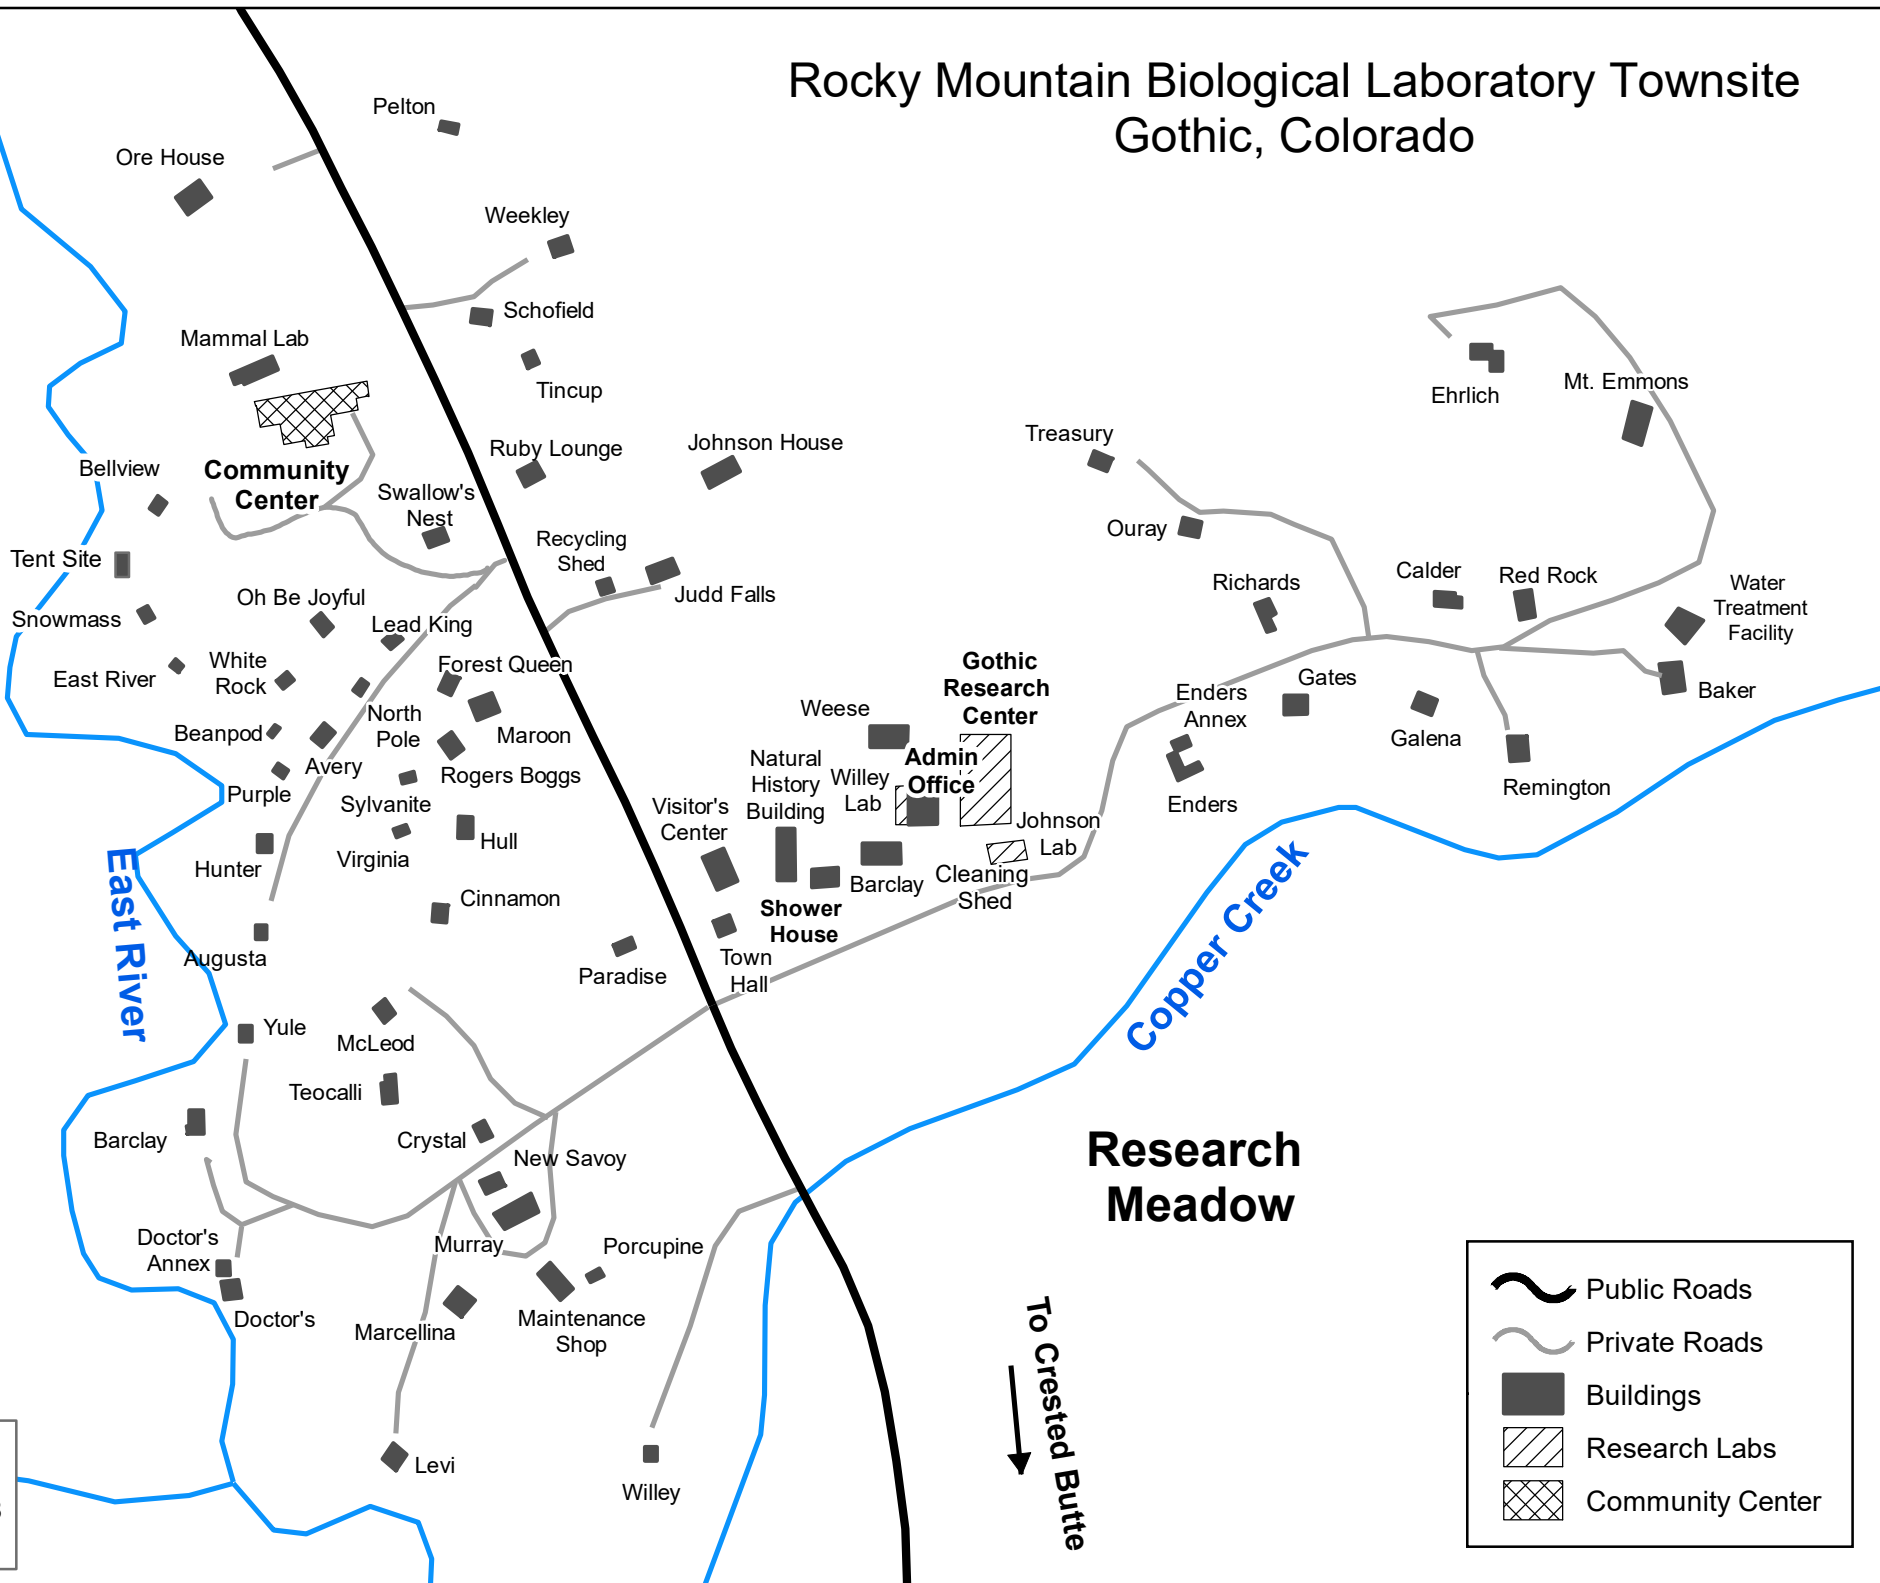

Rocky Mountain Biological Laboratory Townsite Gothic, Colorado

RMBL
GIS Office
March 2018
S. Sprott

-  Public Roads
-  Private Roads
-  Buildings
-  Research Labs
-  Community Center

To Crested Butte
↓