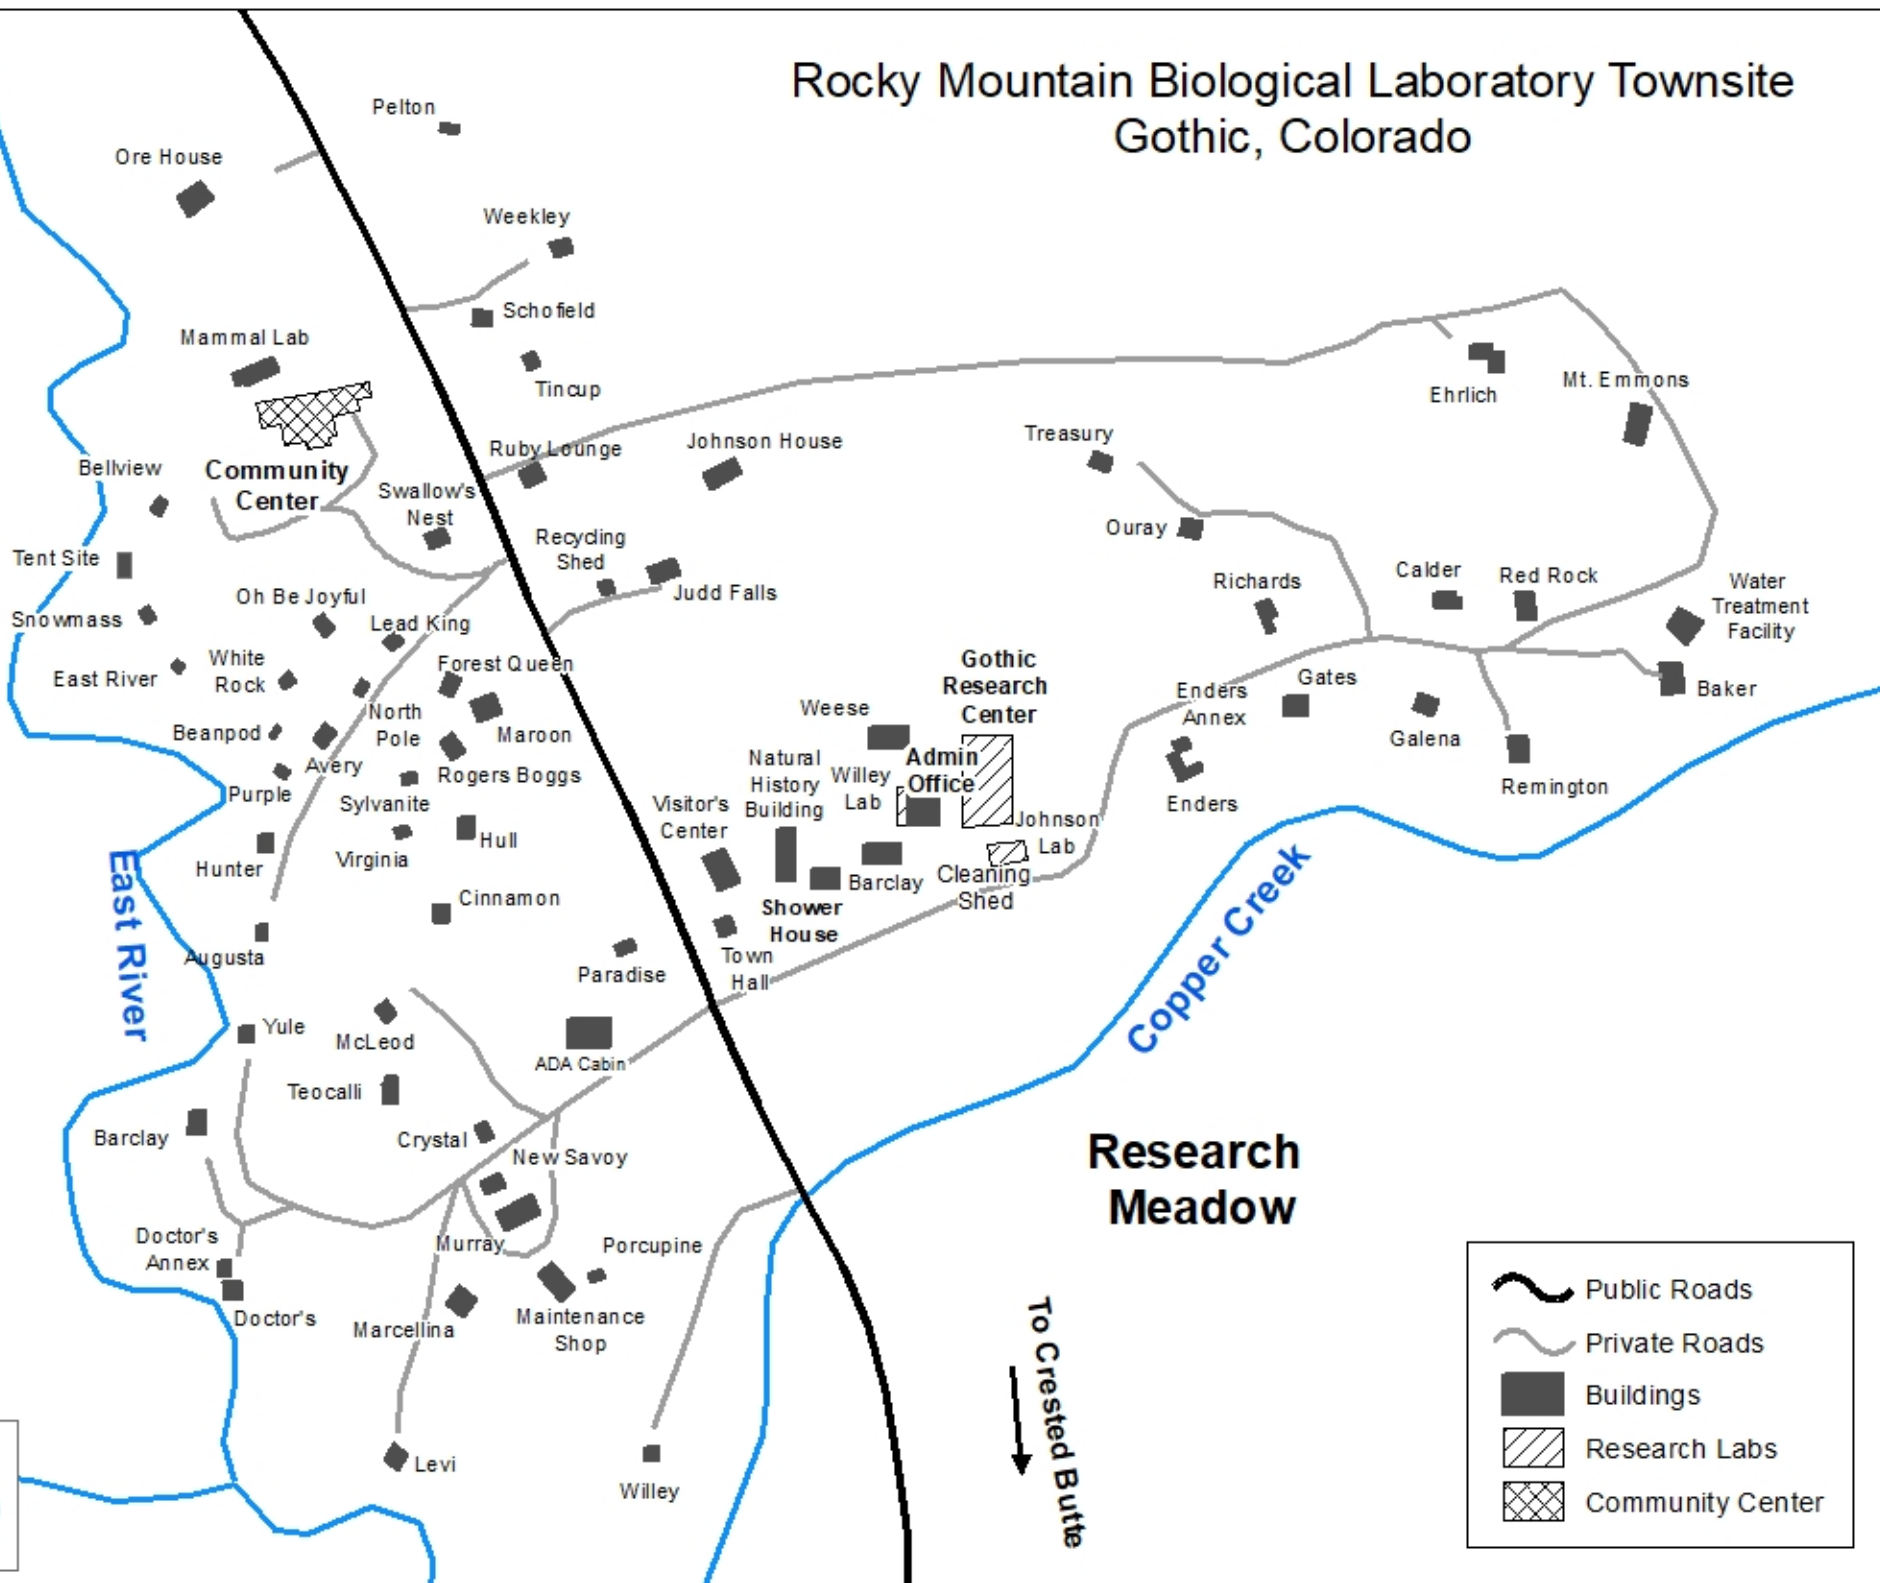

# Rocky Mountain Biological Laboratory Townsite Gothic, Colorado

RMBL  
GIS Office  
March 2019  
S. Sprott

-  Public Roads
-  Private Roads
-  Buildings
-  Research Labs
-  Community Center