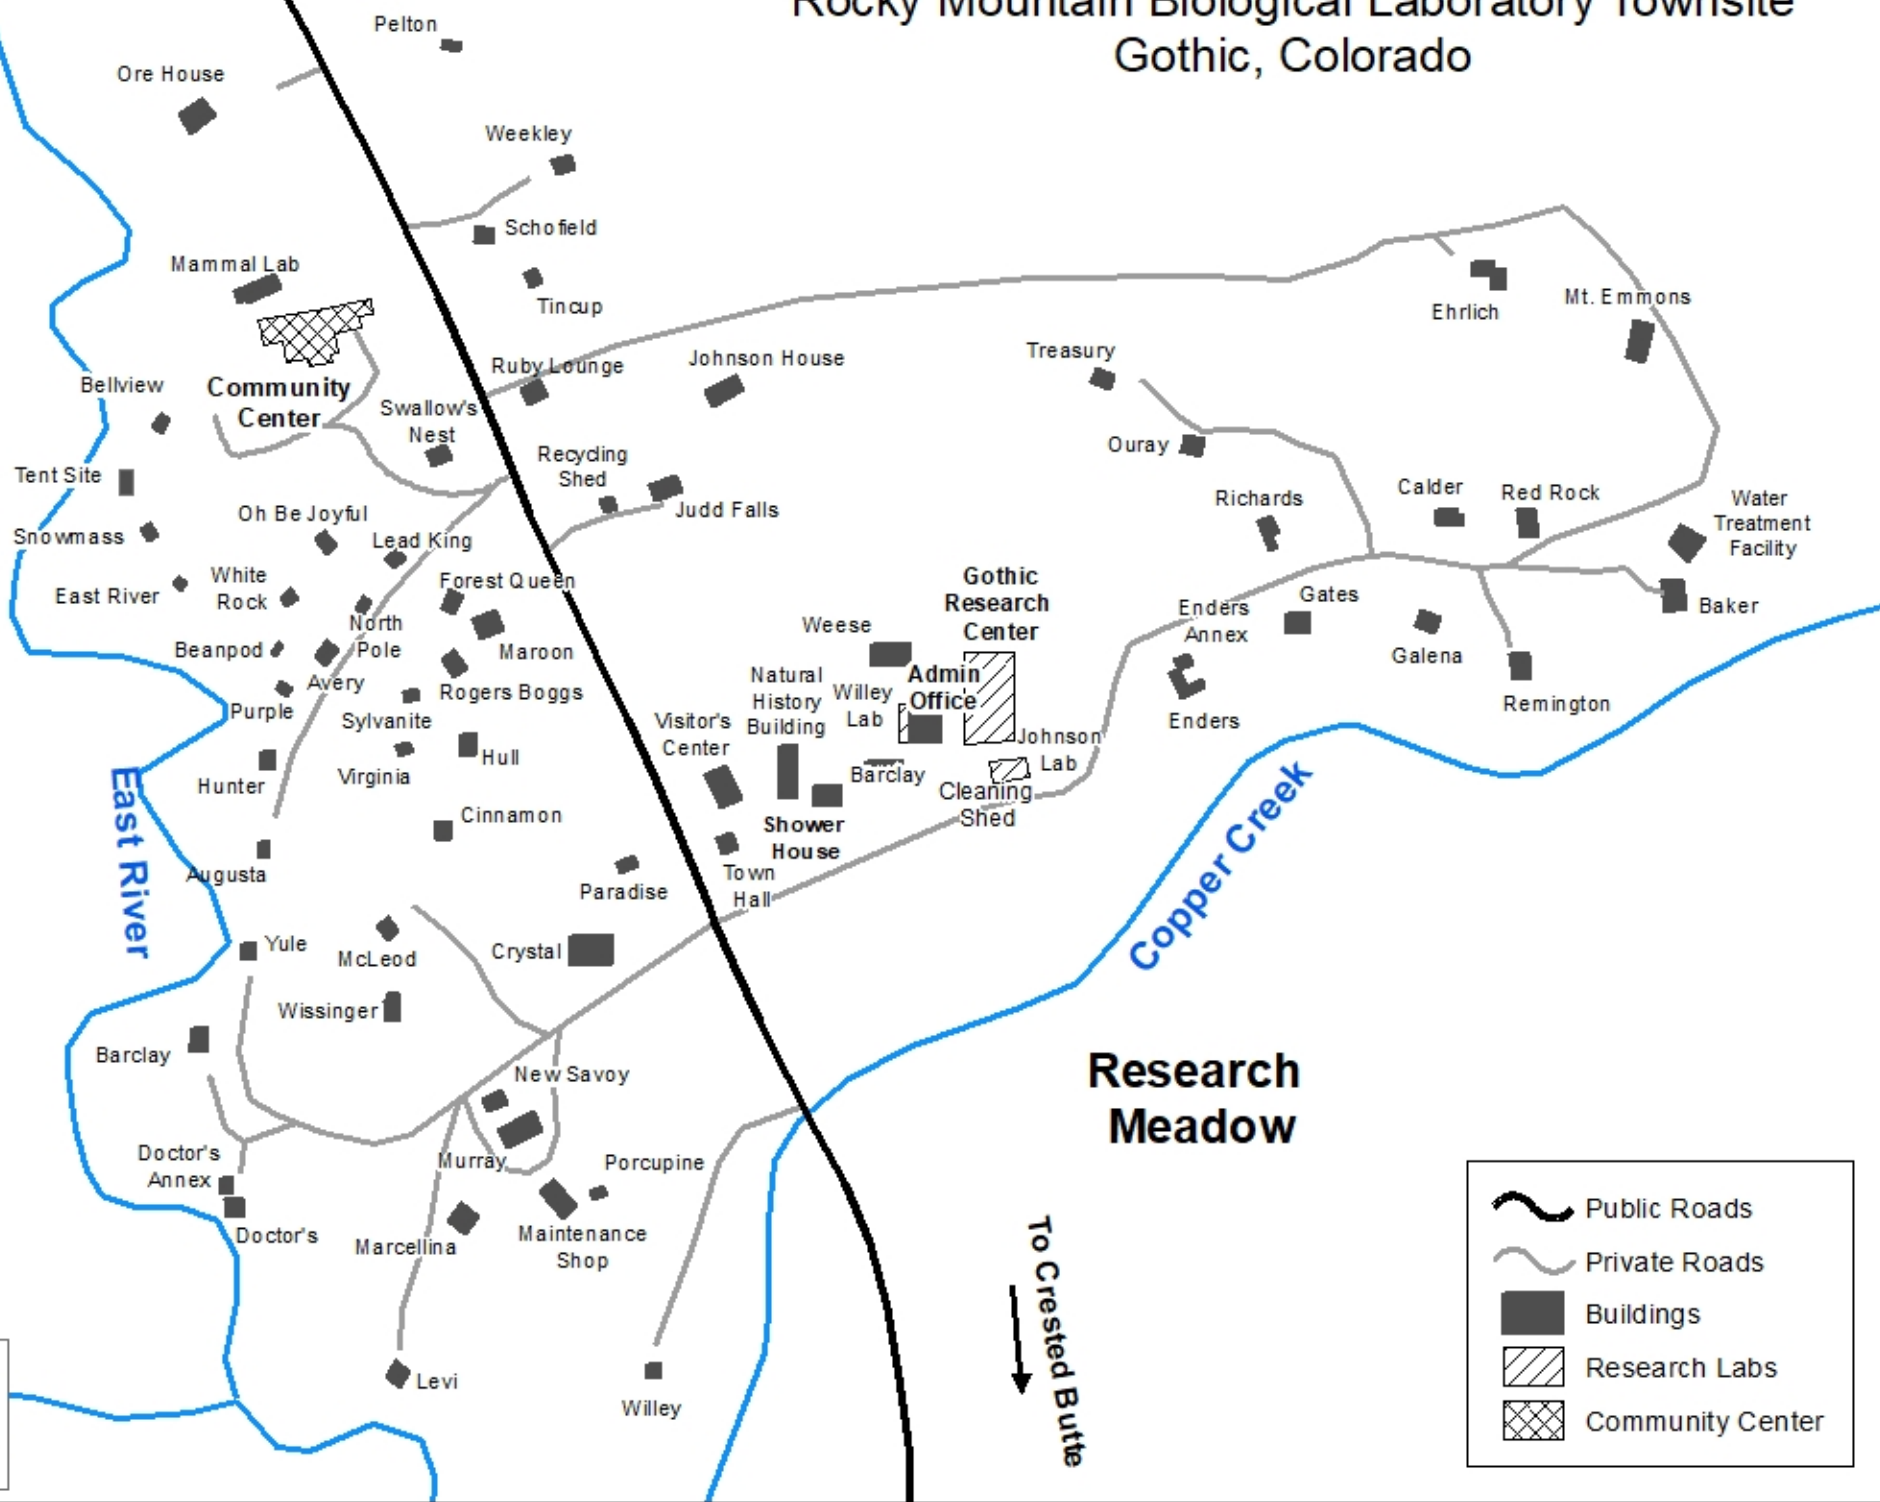

# Rocky Mountain Biological Laboratory Townsite Gothic, Colorado

RMBL  
GIS Office  
Oct 2019  
S. Spratt

-  Public Roads
-  Private Roads
-  Buildings
-  Research Labs
-  Community Center