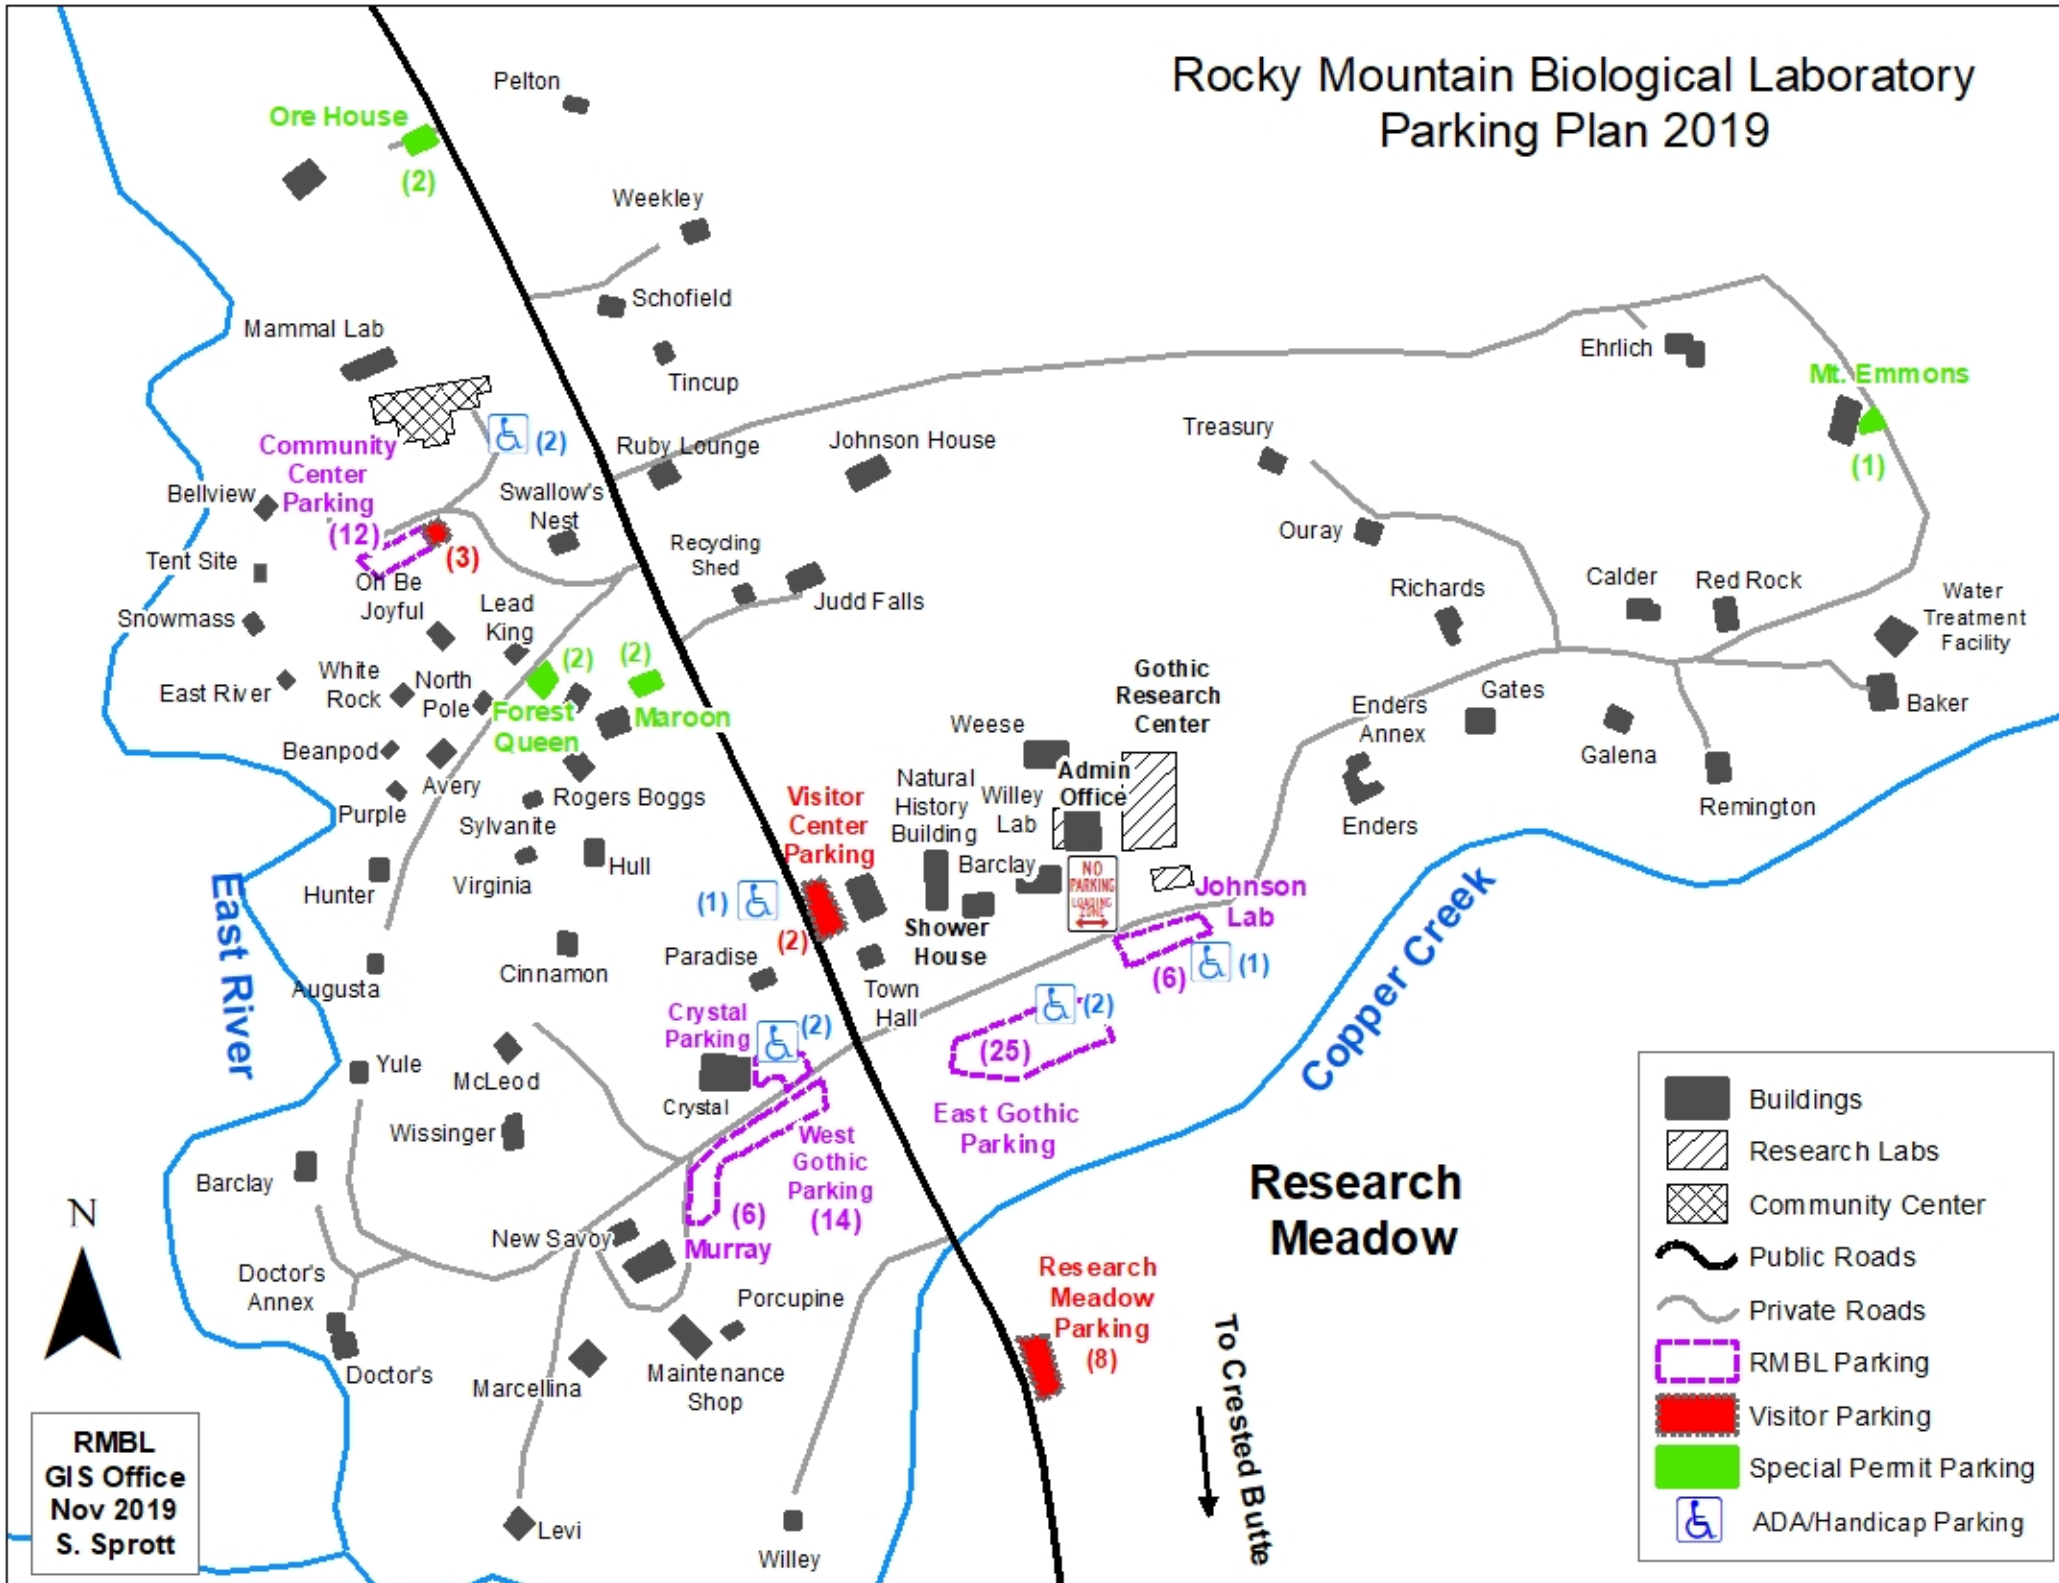

Rocky Mountain Biological Laboratory Parking Plan 2019

- Buildings
- Research Labs
- Community Center
- Public Roads
- Private Roads
- RMBL Parking
- Visitor Parking
- Special Permit Parking
- ADA/Handicap Parking

RMBL
GIS Office
Nov 2019
S. Sprott

To Crested Butte
↓